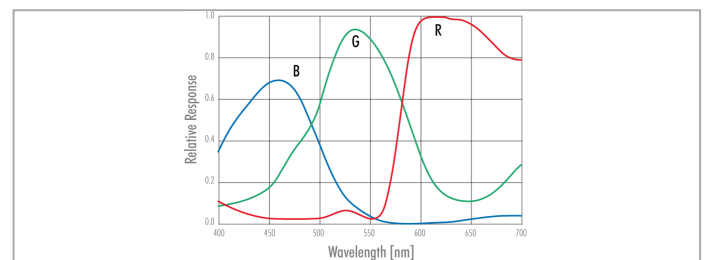

Spectral Response *