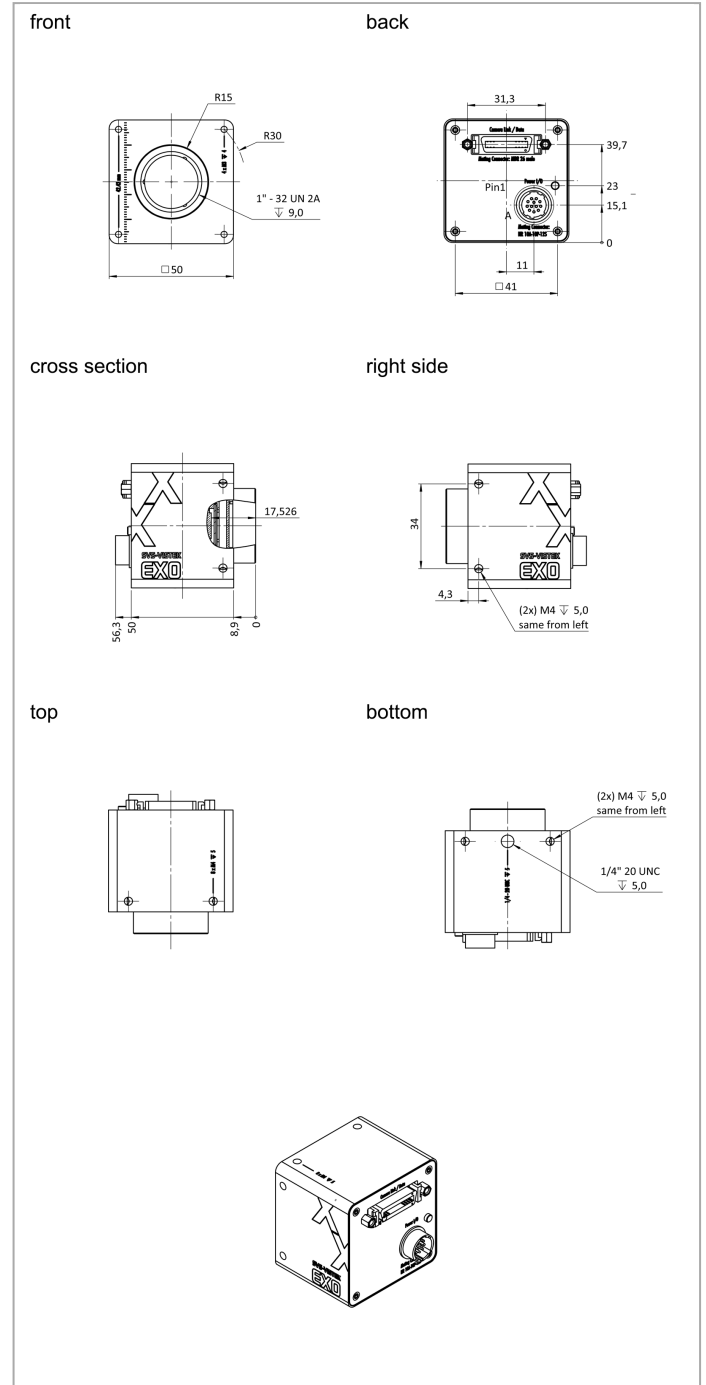

EXO Series

exo694CCL

Resolution	2752 x 2200 px
Frame rate (max.)	25 fps
Chroma	color
Interface	Camera Link Base
Sensor	
Sensor	ICX694AQG
Manufacturer	Sony
Sensor type	Area CCD
Shutter type	global shutter
Sensor architecture	interline transfer
Readout type	progressive scan
Sensor size (h x v)	12.49 x 9.99 mm
Optical diagonal	16 mm
Sensor format	1 "
Pixel size (h x v)	4.54 x 4.54 μm
Camera	
Exposure modes	MANUAL;AUTO;EXTERNAL
Trigger modes	INTERNAL;SOFTWARE;EXTERNAL
Exposure time (min)	42 μs
Exposure time (max)	1 sec (external ∞)
Pixel format / max	bayer8, bayer12 / 12 bit
Gain modes / max	manual, auto / 18 dB
S/N ratio (max)	41 dB (dep. on environment)
Dynamic range (max)	62 dB (dep. on environment)
Pixel clock	85 MHz
Internal memory	256 MB SDRAM, 32 MB Flash
Feature Set	
Manual white balance	yes
Automatic white balance	yes
AOI	yes
LUT	yes
Offset	yes
Binning	yes
Image flip	yes
Sequencer	yes
Housing	
Lens mount	C-Mount
Dimensions (w x h x d)	50 x 50 x 41.2 mm
Weight	138 g
Operating temperature (housing)	-10 to 60 °C
Ambient humidity	10 to 90 % (non-condensing)
Protection class	IP40
I/O-Interfaces	
Input up to 24V	2 x
Input OPTO	1 x
Output open drain	4 x
I/O RS-232	1 x
Power supply	10 to 25 V (DC)

Dimensions [mm]